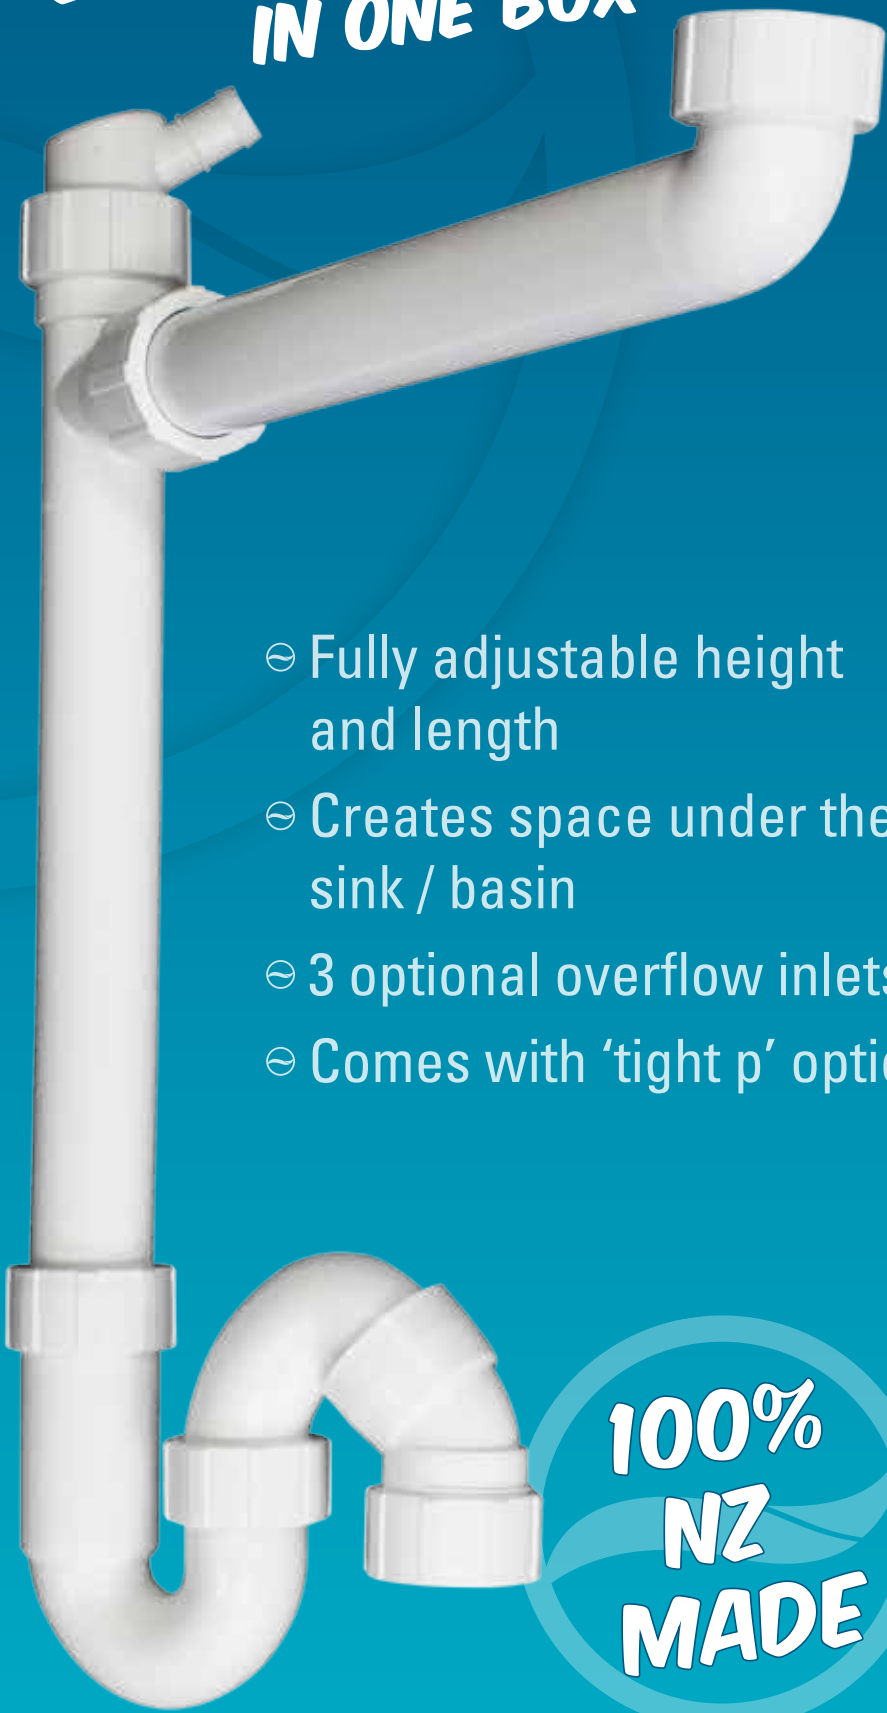

AQUALINE

40mm Single Bowl Spaceback Trap

S40BTW

**EVERYTHING YOU NEED
IN ONE BOX**

- ⊖ Fully adjustable height and length
- ⊖ Creates space under the sink / basin
- ⊖ 3 optional overflow inlets
- ⊖ Comes with 'tight p' option